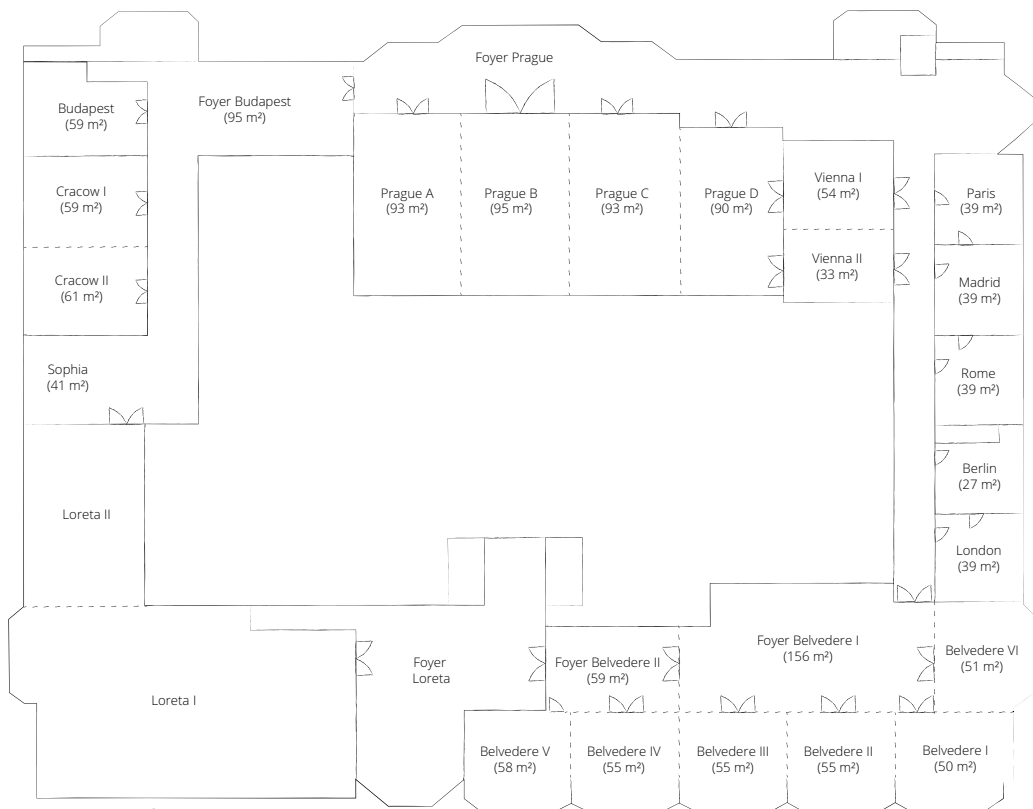

Space for new ideas

1. patro / 1st floor